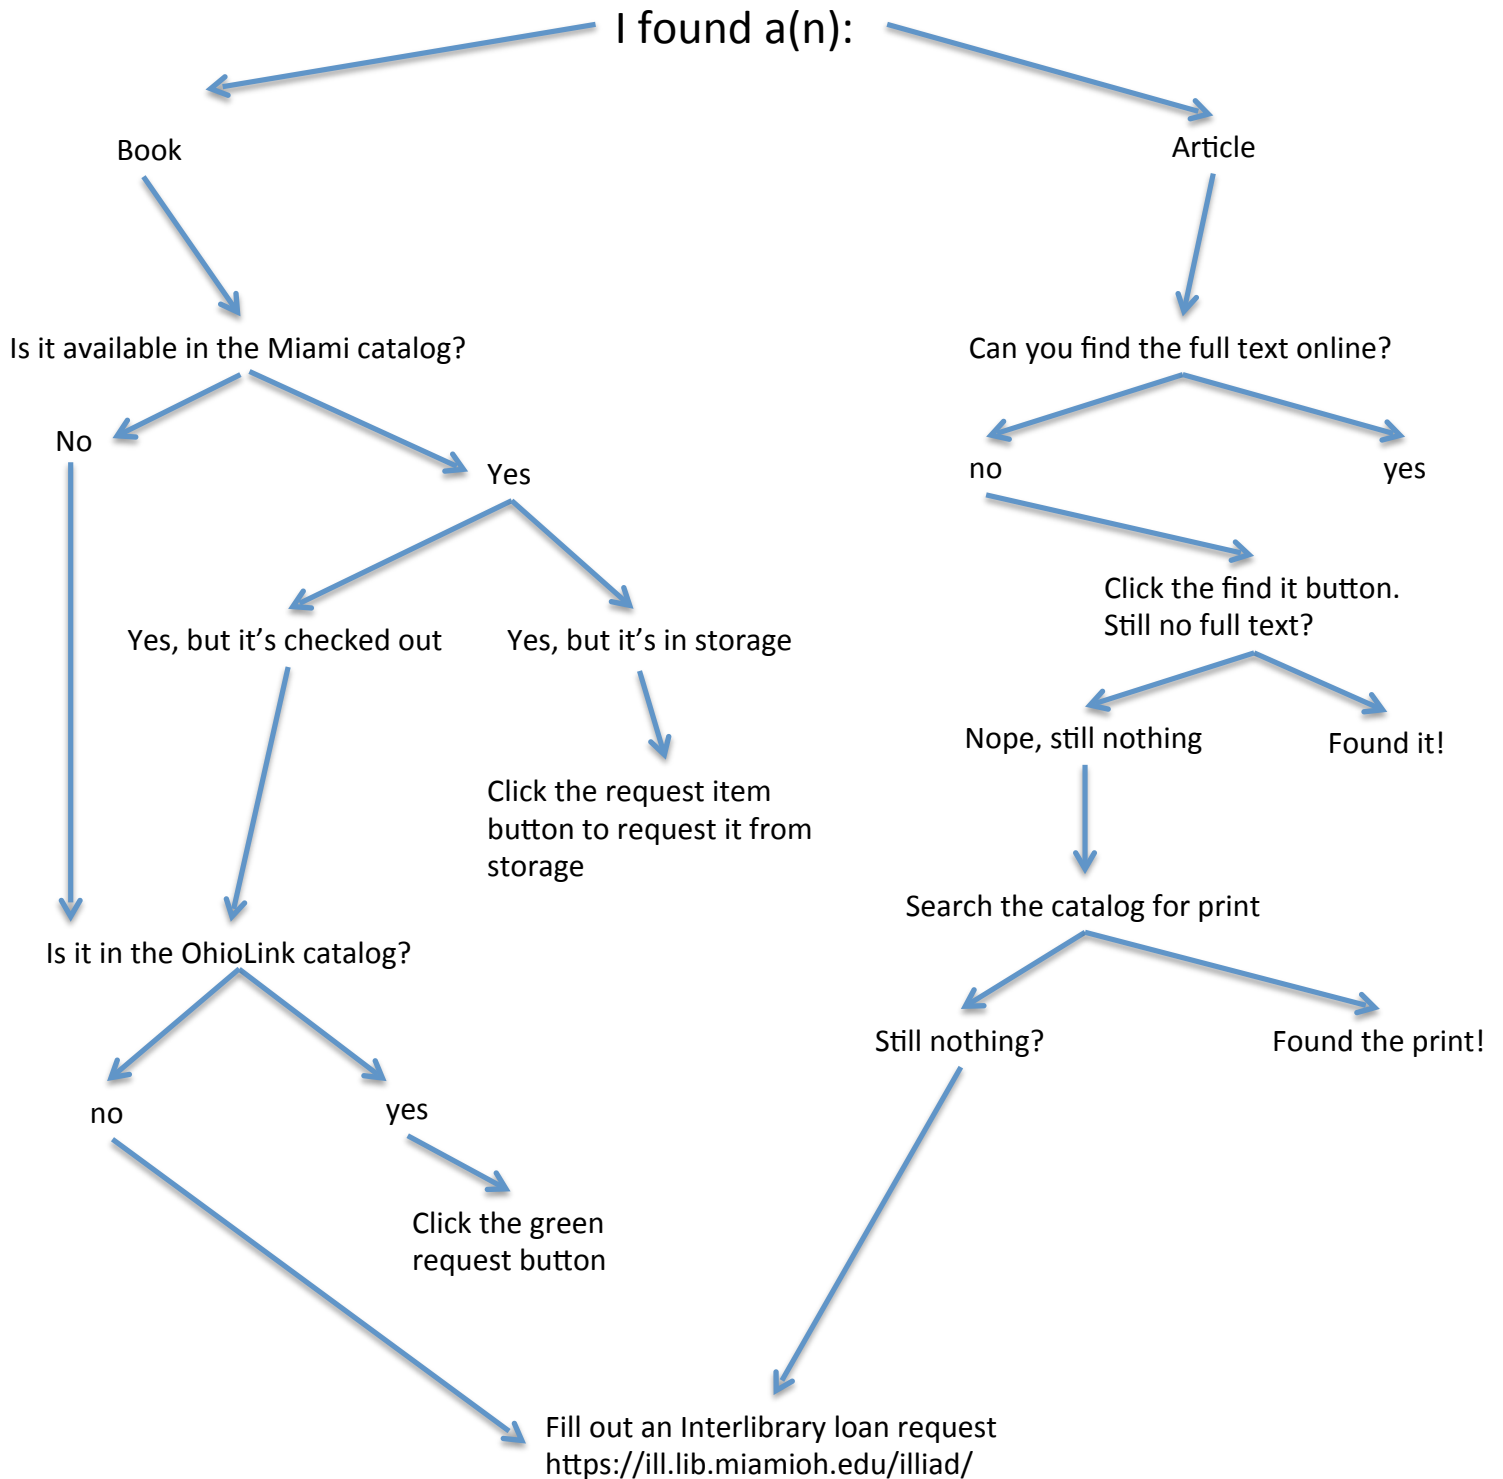

The library request flowchart

Have questions? Let me know.

Katie Gibson

gibsonke@miamioh.edu

205 King Library